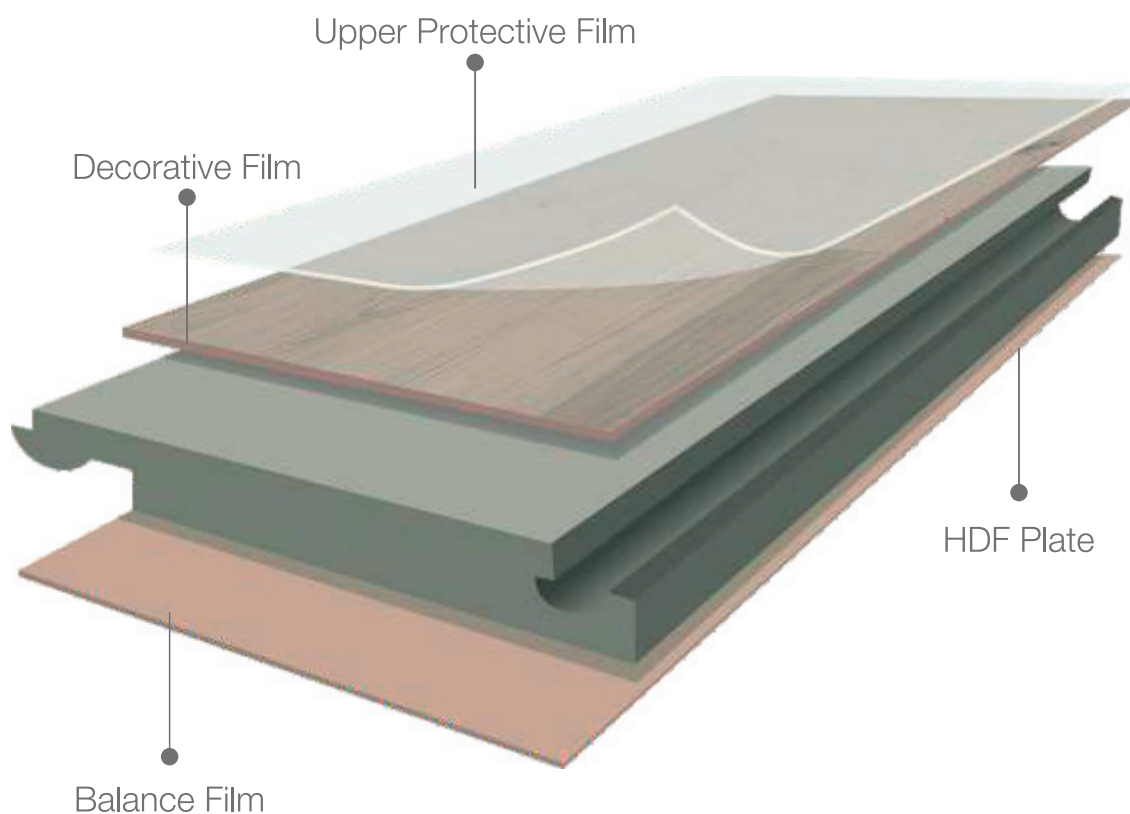

G.S. Wooden Flooring
wooden flooring & decoration Est.

PARKELAM KOLEKSİYONU
PARKELAM COLLECTION

 **Çamsan**
entegre

- | | | | | | | | |
|---|---|--|-----------------------|--------------------------|------------------|---------------------------|-------------------------|
| | | | | | | | |
| Thermal Resistance for Underfloor heating | Scratch Proof | Impact Resistance | Dimensional Stability | Staining Resistance | Ecological | Resistant to UV Light | Panel Thickness 8mm HDF |
| | | | | | | | |
| Panel Thickness 10mm HDF | Abrasion-Resistant | Easy Clean | Abrasion-Resistant | Cigarette Burn Resistant | For Kid's Room | For Office and Workplaces | Flame Resistance |
| | | | | | | | |
| Easy and Quick Installation | For Intense Residential and Less Intense Commercial Use | For use in Normal Intensity Workplaces | Manufacturer Warranty | 10 Years Warranty | 5 Years Warranty | | |

TURKEY'S
TOP 500 INDUSTRIAL
ENTERPRISES
2018

PARKELAM COLLECTION TECHNICAL SPECIFICATION

SILVER

31 CLASS AC3

192,5 MM x 1200 MM x 8 MM

WIDTH	192,5 mm
LENGTH	1200 mm
THICKNESS	8 mm
1 PIECE	0,231 m ²
1 PACKAGE	1,85 m ²
PACKAGE WEIGHT	13 ± 1 kg
PACKAGE	8 PIECE
1 PALLET	60 PACK
1 PALLET	480 PANEL
1 PALLET	111m ²
1 PALLET KG	780 KG
PALLET DIMENSION	1060X825X1215mm

MODERN

32 CLASS AC4 • V GROOVE

192,5 MM x 1200 MM x 8 MM

WIDTH	192,5 mm
LENGTH	1200 mm
THICKNESS	8 mm
1 PIECE	0,231 m ²
1 PACKAGE	1,85 m ²
PACKAGE WEIGHT	14 ± 1 kg
PACKAGE	8 PIECE
1 PALLET	60 PACK
1 PALLET	480 PANEL
1 PALLET	111m ²
1 PALLET KG	810 KG
PALLET DIMENSION	1080X825X1215mm